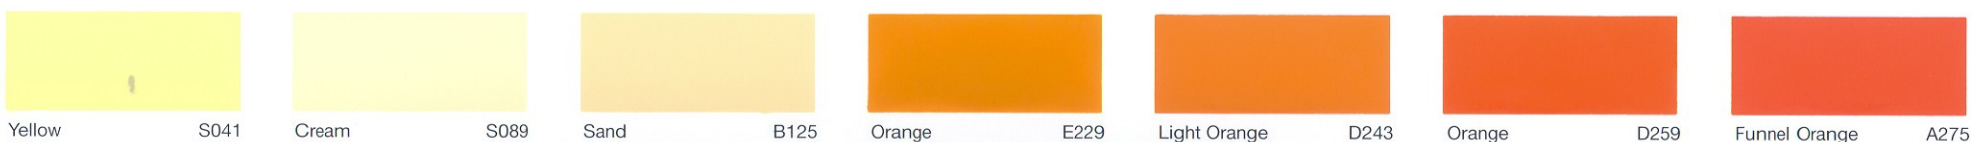

	I	II	III	IV	V	VI	VII
A	 Blue C919	 Signal Blue B953	 Blue C922	 Aircraft Blue B941	 Azure Blue E938	 Blue B969	 Ocean Blue E992
B	 Caribbean Blue C935	 French Blue C921	 Blue B921	 Blue S651	 Blue C967	 Blue F967	 Blue E967
C	 Light Blue S439	 Arctic Blue E480	 Lagoon D531	 Cornflower B571	 Blue B915	 Light French Blue C901	 Signal Blue D913
D	 Arctic Blue S419	 Light Blue B419	 Tropical Blue D441	 Green B558	 Turquoise E533	 Blue Green K534	 Opal Green B601
E	 Seaspray D320	 Light Admiralty Grey F379	 Serpentine G301	 Green N404	 Signal Green L549	 Green G609	 Yew Q879
F	 Light Green E322	 Spray Green E323	 Light Green F321	 Green M404	 Light Green L389	 Grass Green K528	 Green P467
G	 Estuary Green F445	 Eau-de-Nil F384	 Light Green E302	 Silver Sage E020	 Light Grey H725	 Dark Admiralty Grey R764	 Mid Graphite T806
H	 Surf Grey F684	 Grey K766	 French Grey J724	 Storm Grey K724	 Thundercloud M000	 Dark Grey L764	 Grey M745

J

K

L

M

N

P

**REFERENCE**

GRID REF	SHADE	PRICE REF
A, I	C919	4
B, I	C935	4
C, I	S439	1
D, I	S419	1
E, I	D320	1
F, I	E322	2
G, I	F445	2
H, I	F684	1
J, I	F000	1
K, I	B052	1
L, I	B108	1
M, I	S041	4
N, I	B088	1
P, I	M231	4

GRID REF	SHADE	PRICE REF
A, II	B953	4
B, II	C921	4
C, II	E480	2
D, II	B419	1
E, II	F379	1
F, II	E323	1
G, II	F384	2
H, II	K766	1
J, II	J019	1
K, II	E019	1
L, II	E143	2
M, II	S089	1
N, II	D053	1
P, II	T229	2